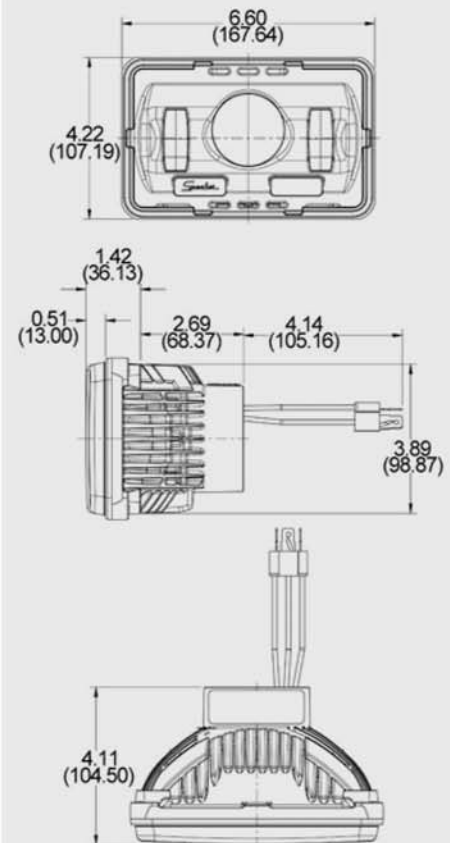

## Product List

- Model Number: 398-300-1135
- 4"x6" 8800- 12/24V DOT Hi/Lo LRV Headlamp

## Additional Information

- 12/24VDC Input
- 3.60 Amps @ 12 VDC
- 1.50 Amps @ 24VDC

Dimensions in inches (mm in parentheses).  
Dimensions are for reference only.

For More Information Contact TDG Transit Design Group