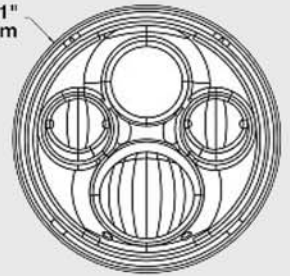

LED High/Low Beam Headlight 7" Round (PAR 56)

Long life LED technology
for 40 000 hours of use.

Product List

- Model Number: 398-300-1134
- PAR 56 8700-EV-12/24V DOT Headlamp w/H4 Black

General Specifications

- Lens Material: Glass
- Housing Material: Cast Aluminum
- Mounting: Retrofits type 2D1 "PAR 56" Sealed Beam

Standard Compliance

- Sealed to IP67
- DOT Approved
- FMVSS 108/ CMVSS 108 Compliant

Features & Benefits

- Effective Lumen Output: 650(Low Beam) ; 760 (High Beam)
- Die-cast aluminum housing provides maximum protection
- Solid-state LEDs can withstand shock and vibration
- Durable glass lens designed to handle all weather conditions

Additional Information

- 12/24VDC Input
- 2.500 Amps @ 12 VDC
- 1.300 Amps @ 24VDC

DIA 7.01"
178.1mm

Dimensions in inches (mm in parentheses).
Dimensions are for reference only.

For More Information Contact TDG Transit Design Group