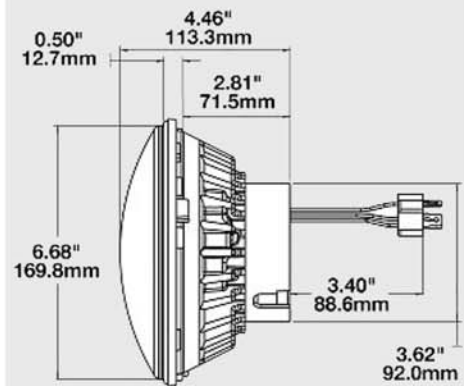

LED High/Low Beam Headlight 7" Round (PAR 56)

Long life LED technology
for 40 000 hours of use.

Product List

- Model Number: 398-300-1134
- PAR 56 8700-EV-12/24V DOT Headlamp w/H4 Black

General Specifications

- Lens Material: Glass
- Housing Material: Cast Aluminum
- Mounting: Retrofits type 2D1 "PAR 56" Sealed Beam

Standard Compliance

- Sealed to IP67
- DOT Approved
- FMVSS 108/ CMVSS 108 Compliant

Features & Benefits

- Effective Lumen Output: 650(Low Beam) ; 760 (High Beam)
- Die-cast aluminum housing provides maximum protection
- Solid-state LEDs can withstand shock and vibration
- Durable glass lens designed to handle all weather conditions

Additional Information

- 12/24VDC Input
- 2.500 Amps @ 12 VDC
- 1.300 Amps @ 24VDC

DIA 7.01"
178.1mm

Dimensions in inches (mm in parentheses).
Dimensions are for reference only.

For More Information Contact TDG Transit Design Group